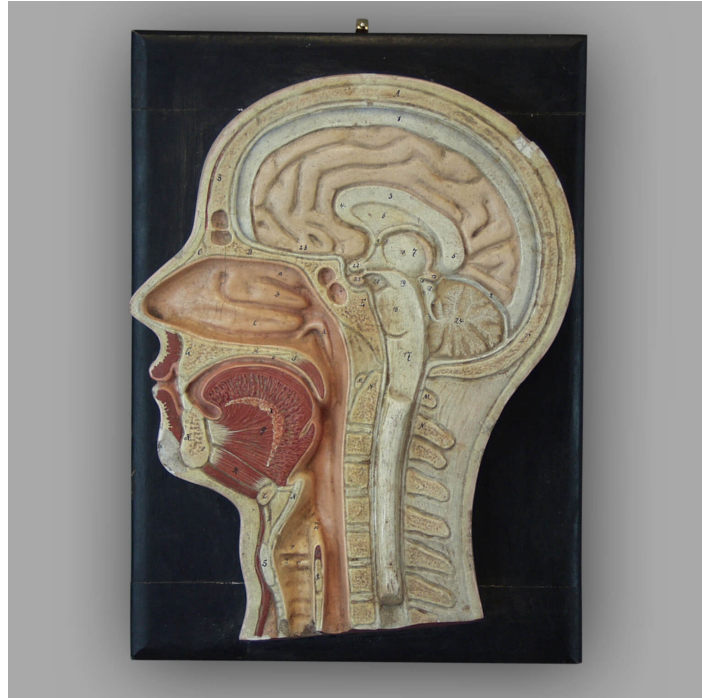

Dictatorial Anatomical Section of the Head, Papier-Mâché, c. 1930

SKU: 1220

Condition GOOD CONDITION, WEAR CONSISTENT WITH AGE AND USE

Country Origin FRANCE

Material PAPIER-MACHE

PRODUCT DESCRIPTION

Dimensions: 32cm H x 23cm W x 5.5cm D

GALLERY IMAGES