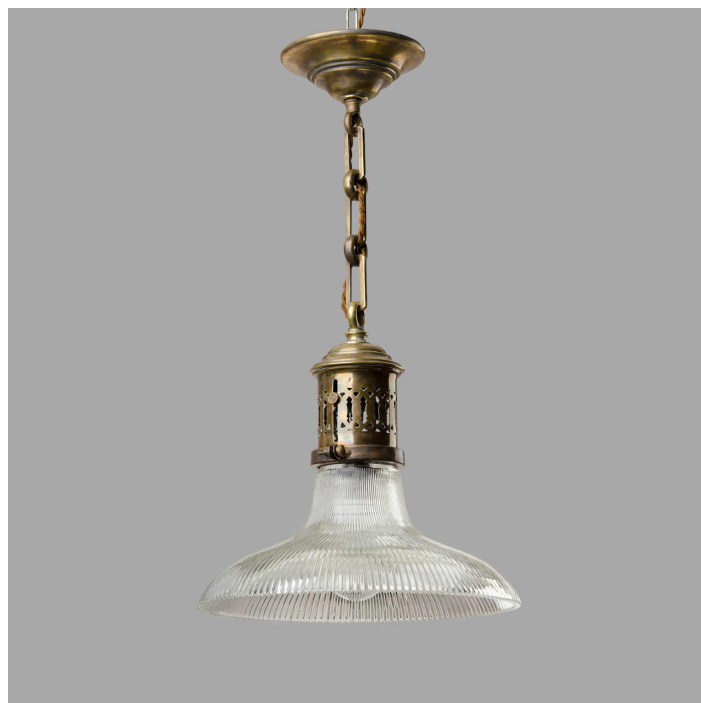

HOLOPHANE BRASS PENDANT LIGHT CIRCA 1920

SKU: 1469

Condition very good condition

Country Origin France

Date of Manufacture circa 1930

Size 1 56 cm H

Size 2 30 cm Diameter

Material brass and glass

PRODUCT DESCRIPTION

Dimensions: 56 cm x 30 cm Diam.

GALLERY IMAGES